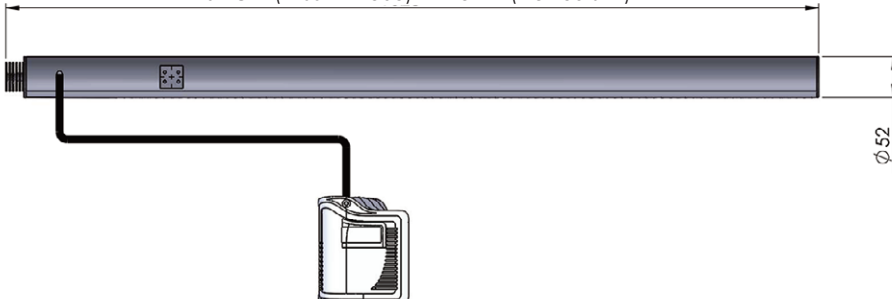

SWC10 (1000mm tube) - 1028mm (inc heatsink)
SWC12 (1200mm tube) - 1228mm (inc heatsink)