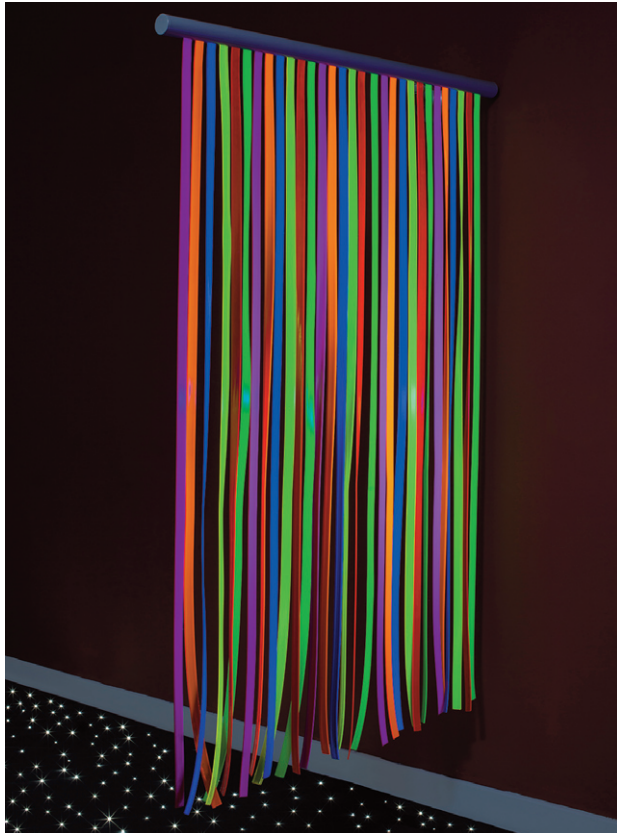

UV Sensorischer Wasserfall

A wall mounted sensory waterfall effect which glows brilliantly when used with a UV light. Even under everyday white light the colours radiate much more intensely than competing products. Created from strips of PVC, the waterfall stimulates the visual senses whilst also providing a great tactile experience.

We have also incorporated a unique cantilever mounting bracket, allowing for secure fixing and much more freedom in the positioning of the Waterfall. As the image shows, our Waterfall system can easily be installed on walls, or above doors, and swung out ready for use. The PVC used in this product is certified phthalate free.

TECHNISCHE DATEN

Hauptstange - Profil	Aluminium, Durchmesser 38mm, weiß
Halterung	Aluminium, weiß
PVC Art	Flexible PVC, medical compound - TOTM plasticised
PVC Colours	Red, green, blue, pink, orange
PVC Tensile Strength	17MPa (@500mm/min)
PVC Elongation at Break	286% (@500mm/min)
PVC Cold Flex Temperature	-10°C

PRODUCT ORDERING CODES

Ordering Code	No. of PVC Strips	Tube Length
UVW10	30, each at approx. 25mm wide	1 metre
UVW12	37, each at approx. 25mm wide	1.2 metre