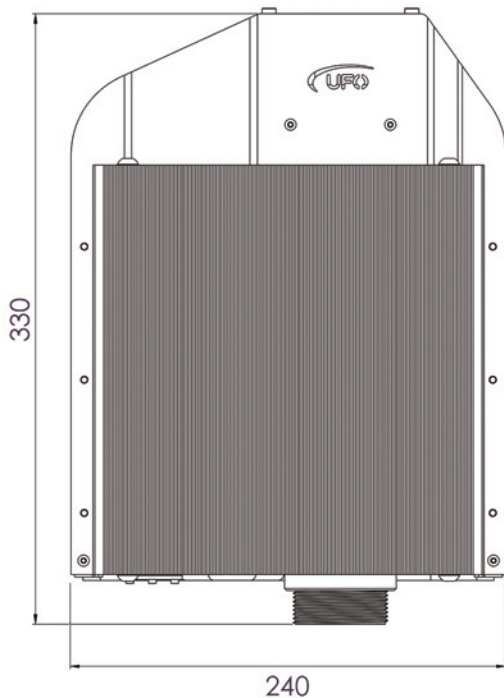

CLEARANCE / VENTILATION

It is imperative that a gap of 200mm (8") is left around the unit.

This is to allow air to circulate and prevent overheating. The location must have free ventilation and must not have an ambient temperature higher than that specified for the unit.

ELECTRICAL CHARACTERISTICS

Supply Voltage	90-264Vac
Mains Running Current	0.42A @ 240Vac
Mains Voltage VA rating	100VA
External PSU Type	Meanwell, 24VDC, IP67, Type HL Driver
Fan Type	ebm-papst, 80mm, IP68, 32dBA

AVAILABLE ACCESSORIES

PS-IP-AW-24-120-UK PS-IP-AW-24-120-EU PS-IP-AWB-24-100-US	24V 120W IP67 PSU, IP Connector & Cable Assembly (UK, EU or USA options available)
SF-IPSI-AW-CW-N	Separate Feed Interface - complete with 2m cable & IP connector
AC-CBL-2-DMX-UKEU AC-CBL-2-DMX-US	DMX Cable Assembly - complete with 2m cable & IP connector (UK/EU or USA options)
AC-CBL-2-10V-UKEU AC-CBL-2-10V-US	0-10V Cable Assembly - complete with 2m cable & IP connector (UK/EU or USA options)
RE-IPSI-AW-CWD-N	Sirius Aqua Remote Control

LIGHT SOURCE PRODUCT CODES

MODEL	COLOUR TEMPERATURE		EFFECTS	
UFO SIRIP	Cool White	CW	White Light	X
	Studio White	SW		
	Warm White	WW		
	Neutral White	NW		
UFO SIRIP				

e.g. UFO SIRIP - CW - X

IP67