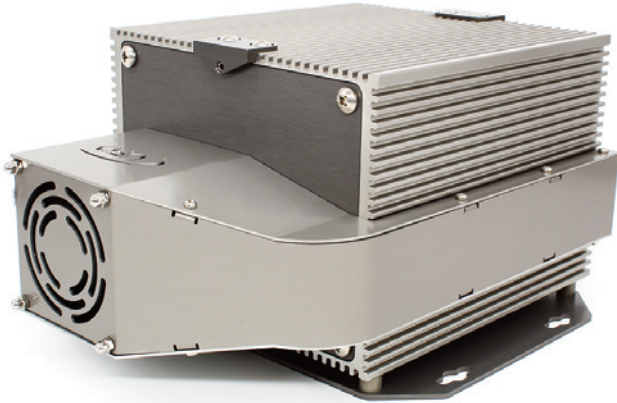

CLEARANCE / VENTILATION

It is imperative that a gap of 200mm (8") is left around the unit.

This is to allow air to circulate and prevent overheating. The location must have free ventilation and must not have an ambient temperature higher than that specified for the unit.

ELECTRICAL CHARACTERISTICS

Supply Voltage	90-264Vac
Mains Running Current	0.42A @ 240Vac
Mains Voltage VA rating	100VA
External PSU Type	Meanwell, 24VDC, IP67, Type HL Driver
Fan Type	ebm-papst, 80mm, IP68, 32dBA

AVAILABLE ACCESSORIES

PS-IP-AW-24-120-UK PS-IP-AW-24-120-EU PS-IP-AWB-24-100-US	24V 120W IP67 PSU, IP Connector & Cable Assembly (UK, EU or USA options available)
SF-IPSI-AW-CW-N	Separate Feed Interface - complete with 2m cable & IP connector
AC-CBL-2-DMX-UKEU AC-CBL-2-DMX-US	DMX Cable Assembly - complete with 2m cable & IP connector (UK/EU or USA options)
AC-CBL-2-10V-UKEU AC-CBL-2-10V-US	0-10V Cable Assembly - complete with 2m cable & IP connector (UK/EU or USA options)
RE-IPSI-AW-CWD-N	Sirius Aqua Remote Control

LIGHT SOURCE PRODUCT CODES

MODEL	COLOUR TEMPERATURE		EFFECTS	
UFO SIRIP	Cool White	CW	White Light	X
	Studio White	SW		
	Warm White	WW		
	Neutral White	NW		
UFO SIRIP				

e.g. UFO SIRIP - CW - X

IP67