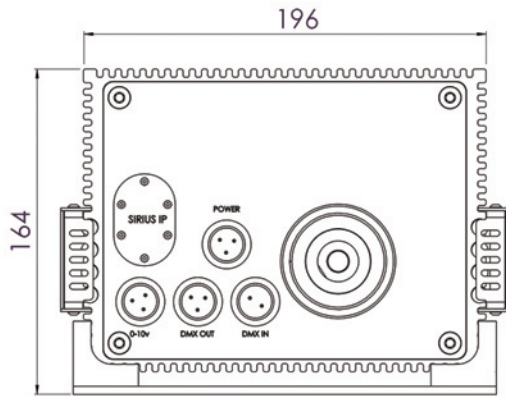

CLEARANCE / VENTILATION

It is imperative that a gap of 200mm (8") is left around the unit.

This is to allow air to circulate and prevent overheating. The location must have free ventilation and must not have an ambient temperature higher than that specified for the unit.

ELECTRICAL CHARACTERISTICS

Supply Voltage	90-264Vac
Mains Running Current	0.42A @ 240Vac
Mains Voltage VA rating	100VA
External PSU Type	Meanwell, 24VDC, IP67, Type HL Driver
Fan Type	ebm-papst, 80mm, IP68, 32dBA

AVAILABLE ACCESSORIES

PS-IP-AW-24-120-UK PS-IP-AW-24-120-EU PS-IP-AWB-24-100-US	24V 120W IP67 PSU, IP Connector & Cable Assembly (UK, EU or USA options available)
SF-IPSI-AW-CW-N	Separate Feed Interface - complete with 2m cable & IP connector
AC-CBL-2-DMX-UKEU AC-CBL-2-DMX-US	DMX Cable Assembly - complete with 2m cable & IP connector (UK/EU or USA options)
AC-CBL-2-10V-UKEU AC-CBL-2-10V-US	0-10V Cable Assembly - complete with 2m cable & IP connector (UK/EU or USA options)
RE-IPSI-AW-CWD-N	Sirius Aqua Remote Control

LIGHT SOURCE PRODUCT CODES

MODEL	COLOUR TEMPERATURE		EFFECTS	
UFO SIRIP	Cool White	CW	White Light	X
	Studio White	SW		
	Warm White	WW		
	Neutral White	NW		
UFO SIRIP				

e.g. UFO SIRIP - CW - X

IP67